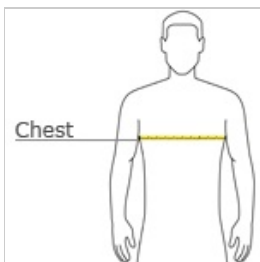

- 6-ounce, 100% US cotton)
- 50/50 cotton/poly (Dark Heather, Safety Pink, Safety Green, Safety Orange, Heathered Cardinal, Heathered Indigo, Heathered Navy, Heathered Sapphire)
- 99/1 cotton/poly (Ash)
- 90/10 cotton/poly (Sports Grey, Antique Cherry Red, Antique Irish Green, Antique Royal)
- Prepared for dying (PFD) fabric which means there are no starches, sizing or finishes on the fabric
- Non-topstitched, classic width, rib collar
- Taped neck and shoulders
- Tubular

### HOW TO MEASURE

#### CHEST WIDTH

Measure under the arm and around the fullest part of the chest with arms down, keeping tape horizontal.