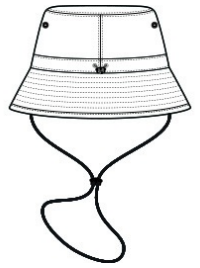

- 75/25 poly/nylon ripstop
- No Fly Zone® insect repellent technology
- UPF 30+ sun protection
- Moisture-wicking sweatband
- Adjustable cord and toggle at crown
- Adjustable chin draw cord

*Specially treated products may be subject to additional requirements. Please check with your local authorities for any additional requirements that may apply.*

front

back

HOW TO MEASURE

HATS

Measure the circumference around the head, above the eyebrow and at the widest part of the head. Divide number by 3.14 for hat size.

SIZE CHART

	S/M	L/XL
Hat Size	6 7/8-7 1/4	7 3/8-7 3/4
Head Size	21 5/8-22 3/4	23-24 1/4