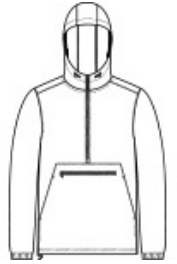

This weather-fighting essential packs into its own front pocket-making it easy to throw it into a gym duffel.

- 100% polyester shell
- Three-panel hood with draw cord and toggles
- Tag-free label
- Extended reverse coil center front zipper for easy on/off
- Elastic at cuffs
- Packs into front zippered pocket
- Front pouch pocket
- Draw cord hem with toggles

CARE INSTRUCTIONS

Machine wash cold. Gentle cycle with like colors. Use mild detergent and remove immediately. Do not allow to lay on itself when wet. Do not bleach. Tumble dry low. Cool iron, if needed.

front

HOW TO MEASURE

CHEST WIDTH

Measure under the arm and around the fullest part of the chest with arms down, keeping tape horizontal.

SIZE CHART

	XS	S	M	L	XL	2XL	3XL	4XL
Chest	32-34	35-37	38-40	41-43	44-46	47-49	50-53	54-57

COLOR INFORMATION

Black PMS BLACK C	Forest Green PMS 553C	Graphite PMS 7540C	Maroon PMS 504C	Purple PMS 7672C	True Navy PMS 533C	True Red PMS 200C	True Royal PMS 7687C	White