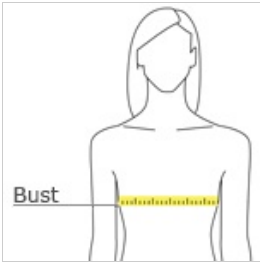

CARE INSTRUCTIONS

Machine wash cold, inside out with like colors, only non-chlorine bleach when needed. Tumble dry low. Do not iron. Do not use fabric softener.

front

back

HOW TO MEASURE

BUST

Measure under the arm and around the fullest part of the bust with arms down, keeping tape horizontal.

SIZE CHART

	XS	S	M	L	XL	XXL	3XL	4XL
Bust	32-34	35-36	37-38	39-41	42-44	45-47	48-51	52-55
Size	2	4/6	8/10	12/14	16/18	20/22	24/26	28/30

COLOR INFORMATION

Charcoal
PMS 4294C

Deep Navy
PMS 532 C

Jet Black
PMS BLACK 6 C