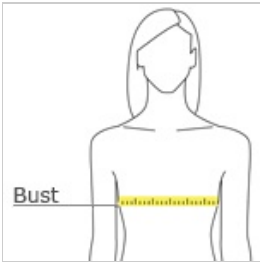

Sport-Tek® Ladies Posi-UV® Pro Long Sleeve LST420LS

Take the lead in this high-performance long sleeve with exceptional UV protection, moisture wicking and snag resistance.

- 4-ounce, 100% polyester interlock with PosiCharge® technology
- UPF rating of 50
- Higher neckline
- Tear-away label
- Set-in sleeves

**

CARE INSTRUCTIONS

Machine Wash Cold With Like Colors. Do Not Use Fabric Softener. Do Not Bleach. Tumble Dry Low. Remove Promptly. Cool Iron If Necessary.

front

back

HOW TO MEASURE

BUST

Measure under the arm and around the fullest part of the bust with arms down, keeping tape horizontal.

SIZE CHART

	XS	S	M	L	XL	XXL	3XL	4XL
Size	2	4/6	8/10	12/14	16/18	20/22	24/26	28/30
Bust	32-34	35-36	37-38	39-41	42-44	45-47	48-51	52-55

COLOR INFORMATION

Black
PMS BLACK C

Bright Seafoam
PMS 338C

Dark Smoke Grey
PMS 425C