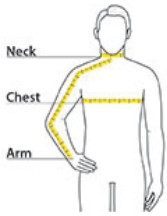

Body Length at Back: Measured from high point shoulder to finished hem at back.

Neck Circumference: Measure from center of button to end of buttonhole along the center of the collar stand.

Chest: Measured across the chest one inch below armhole when laid flat.

Sleeve Length from Center Back: Measure from Center Back neck to shoulder point to sleeve hem.

SIZE CHARTS

	XS	S	M	L	XL	2XL	3XL	4XL
Chest	32-34	35-37	38-40	41-43	44-46	47-49	50-53	54-57
Neck	14 1/2 - 15	15 - 15 1/2	15 1/2 - 16	16 - 16 1/2	16 1/2 - 17	17 - 17 1/2	17 1/2 - 18	18 - 18 1/2

SPEC SHEET + MEASUREMENTS

CornerStone

CornerStone® Short Sleeve Select Ripstop Shirt.
CSW175

HOW TO MEASURE

Neck Measure around the fullest part of the neck at the base.
Chest Width Measure under the arm and around the fullest part of the chest with arms down, keeping tape horizontal. **Arm** Place hand on hip. Start at the center of the back of the neck and measure across the shoulder, to the elbow, and then down to the wrist.