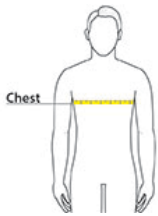

SPEC SHEET + MEASUREMENTS

Carhartt Force[®] Short Sleeve Pocket T-Shirt. CT106652

PRODUCT MEASUREMENTS

	S	M	L	XL	2XL	3XL	4XL
Body Length at Back	29 5/8	30 1/8	30 5/8	31 5/8	32 5/8	33 5/8	34 5/8
Chest	20	22	24	26	28	30	32
Sleeve Length from Center Back	17	18	19	20	21	22	23
Chest Pocket Height	6	6	6	6	6	6	6
Chest Pocket Width	4 3/4	4 3/4	4 3/4	4 3/4	4 3/4	4 3/4	4 3/4

Body Length at Back: Measured from high point shoulder to finished hem at back.

Chest: Measured across the chest one inch below armhole when laid flat.

Sleeve Length from Center Back: Measure from Center Back neck to shoulder point to sleeve hem.

Chest Pocket Height: Measure from top to bottom at center.

SPEC SHEET + MEASUREMENTS

Carhartt Force® Short Sleeve Pocket T-Shirt. CT106652

SIZE CHARTS

	S	M	L	XL	2XL	3XL	4XL	5XL	6XL
Chest	34-36	38-40	42-44	46-48	50-52	54-56	58-60	62-64	66-68

HOW TO MEASURE

CHEST

Measure under the arm and around the fullest part of the chest with arms down, keeping tape horizontal.

COLORS

Please note: PMS code information is shown only when an exact match is available.