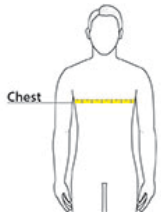

PRODUCT MEASUREMENTS

	XS	S	M	L	XL	2XL	3XL	4XL
Body Length at Back	26	27	28	29	30	31	31 1/2	32
Chest	19 1/2	21	22 1/2	24	25 1/2	27	29	31
Sleeve Length from Center Back	34 1/4	35	35 3/4	36 1/2	37 1/4	38	38 3/4	39 1/2

Body Length at Back: Measured from high point shoulder to finished hem at back.

Chest: Measured across the chest one inch below armhole when laid flat.

Sleeve Length from Center Back: Measure from Center Back neck to shoulder point to sleeve hem.

SIZE CHARTS

	XS	S	M	L	XL	2XL	3XL	4XL
Chest	32-34	35-37	38-40	41-43	44-46	47-49	50-53	54-57

SPEC SHEET + MEASUREMENTS

District® V.I.T.™ Super Heavyweight Fleece Hoodie.

DT6600

HOW TO MEASURE

CHEST

Measure under the arm and around the fullest part of the chest with arms down, keeping tape horizontal.