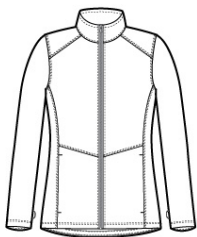

Sketches

front