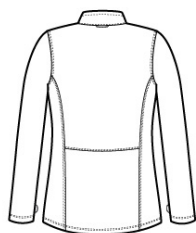

SPEC SHEET + MEASUREMENTS

PORT AUTHORITY.

Port Authority® Women's Collective Soft Shell Jacket.

L901

Product photo

With a subtle mini ripstop texture, this stretch soft shell has double-needle stitching throughout and sleek design lines. The water-resistant film and DWR finish combine to resist wind and rain for weather protection.

- Can be zipped in and secured by snap attachments inside an outer layer
- 94/6 poly/spandex woven mini ripstop with a DWR finish bonded to a water-resistant film insert and a 100% polyester brushed tricot interior
- 8000MM fabric waterproof rating
- 5000G/M² fabric breathability rating
- Slightly longer length
- Molded center front zipper
- Front reverse-coil zippered covered pockets

CARE INSTRUCTIONS

Machine wash cold with like colors; do not use fabric softener; tumble dry low; remove promptly; only non-chlorine bleach when needed; cool iron if necessary; do not dry clean.

Sketches

back