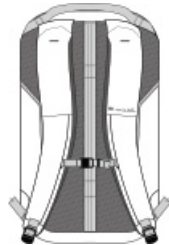

SPEC SHEET + MEASUREMENTS

TravisMathew Lateral Backpack. TMB107

Product photo

Take on the day your way with this water-resistant backpack that's perfect for travel because it can keep extra clothes separate from your other essentials.

- 100% poly mini ripstop
- Durable water repellent (DWR) finish
- Padded side handle
- Tricot-lined zippered pocket for valuables
- Interior tech organizers
- Dedicated padded laptop compartment
- Side water bottle sleeve
- Metal zipper pulls
- Rubber TM logo patch
- Laptop sleeve dimensions: 16"h x 12"w x 1"d; fits most 16" laptops
- Dimensions: 20"h x 10.5"w x 6"d; Approx. 1,260 cubic inches

Note: Bags not intended for use by children 12 and under.

Sketches

front

back

SPEC SHEET + MEASUREMENTS

TravisMathew Lateral Backpack. TMB107

COLORS

Please note: PMS code information is shown only when an exact match is available.