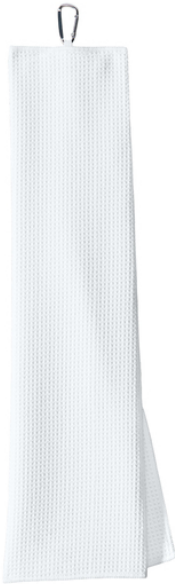

# SPEC SHEET + MEASUREMENTS

PORT AUTHORITY.

Port Authority® Waffle Microfiber Golf Towel. TW60

## Product photo

No golfer should be without this lightweight, odor-fighting and super absorbent towel. Tri-fold with center silver carabiner secures it to the bag.

- 80/20 poly/nylon microfiber
- Waffle texture
- Fully hemmed
- Center loop with carabiner
- Dimensions: 15.25"w x 24.25"l; 4 lbs./doz.

## Sketches

front

back